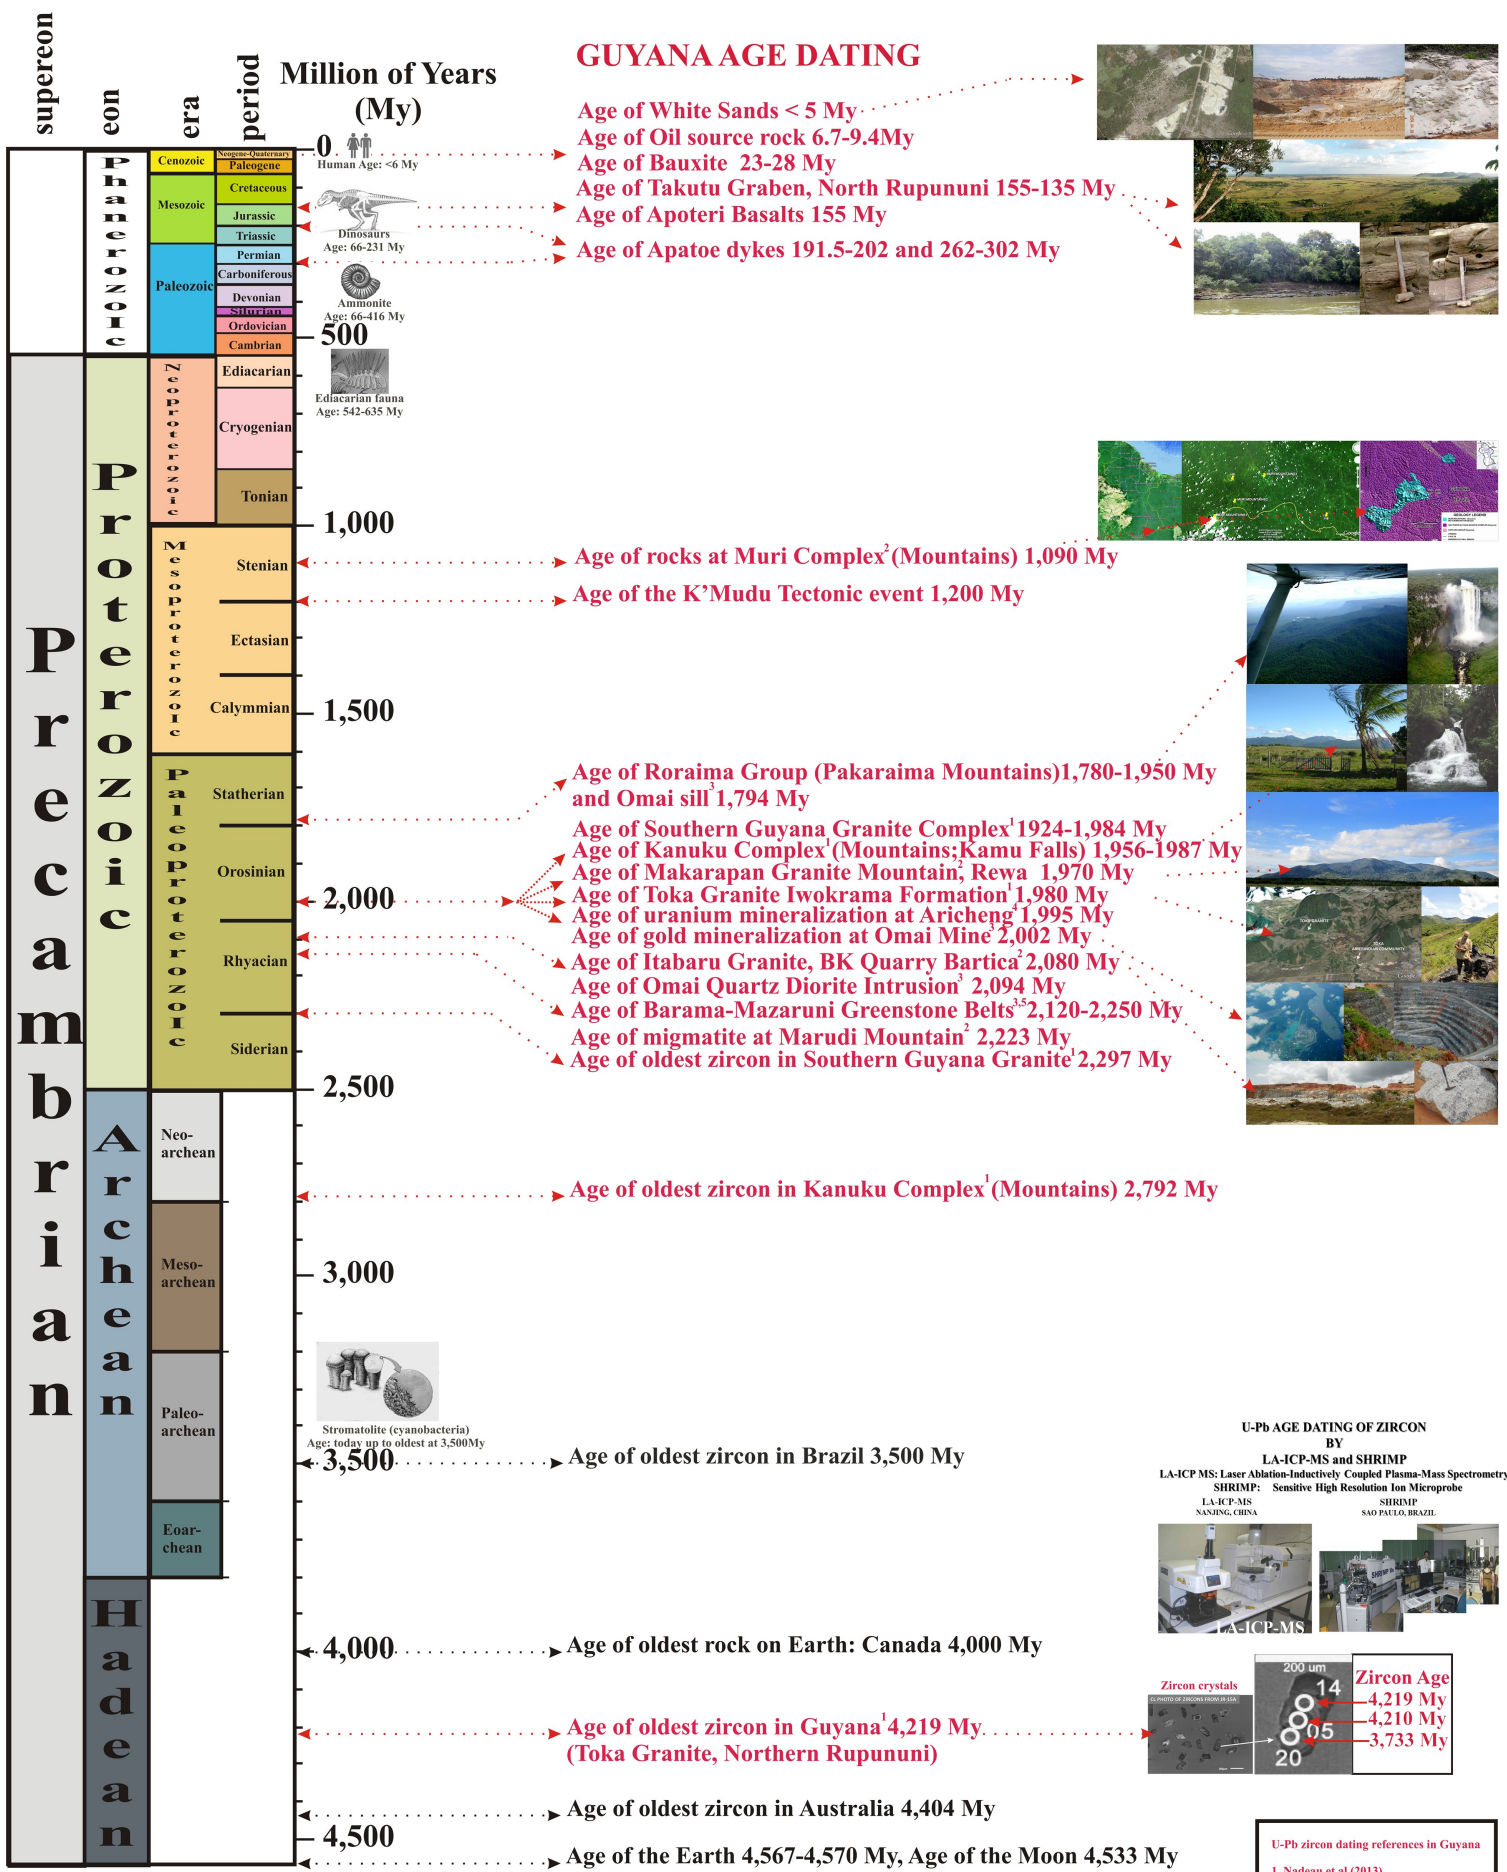

GUYANA GEOLOGICAL TIME SCALE

For further information contact:
 Rickford Vieira, Commissioner
 Guyana Geology and Mines Commission
 Tel (592) 225-2862, 225-2865, 225-3047
 Fax (592) 225-3047
 email: commissioner@ggmc.gov.gy