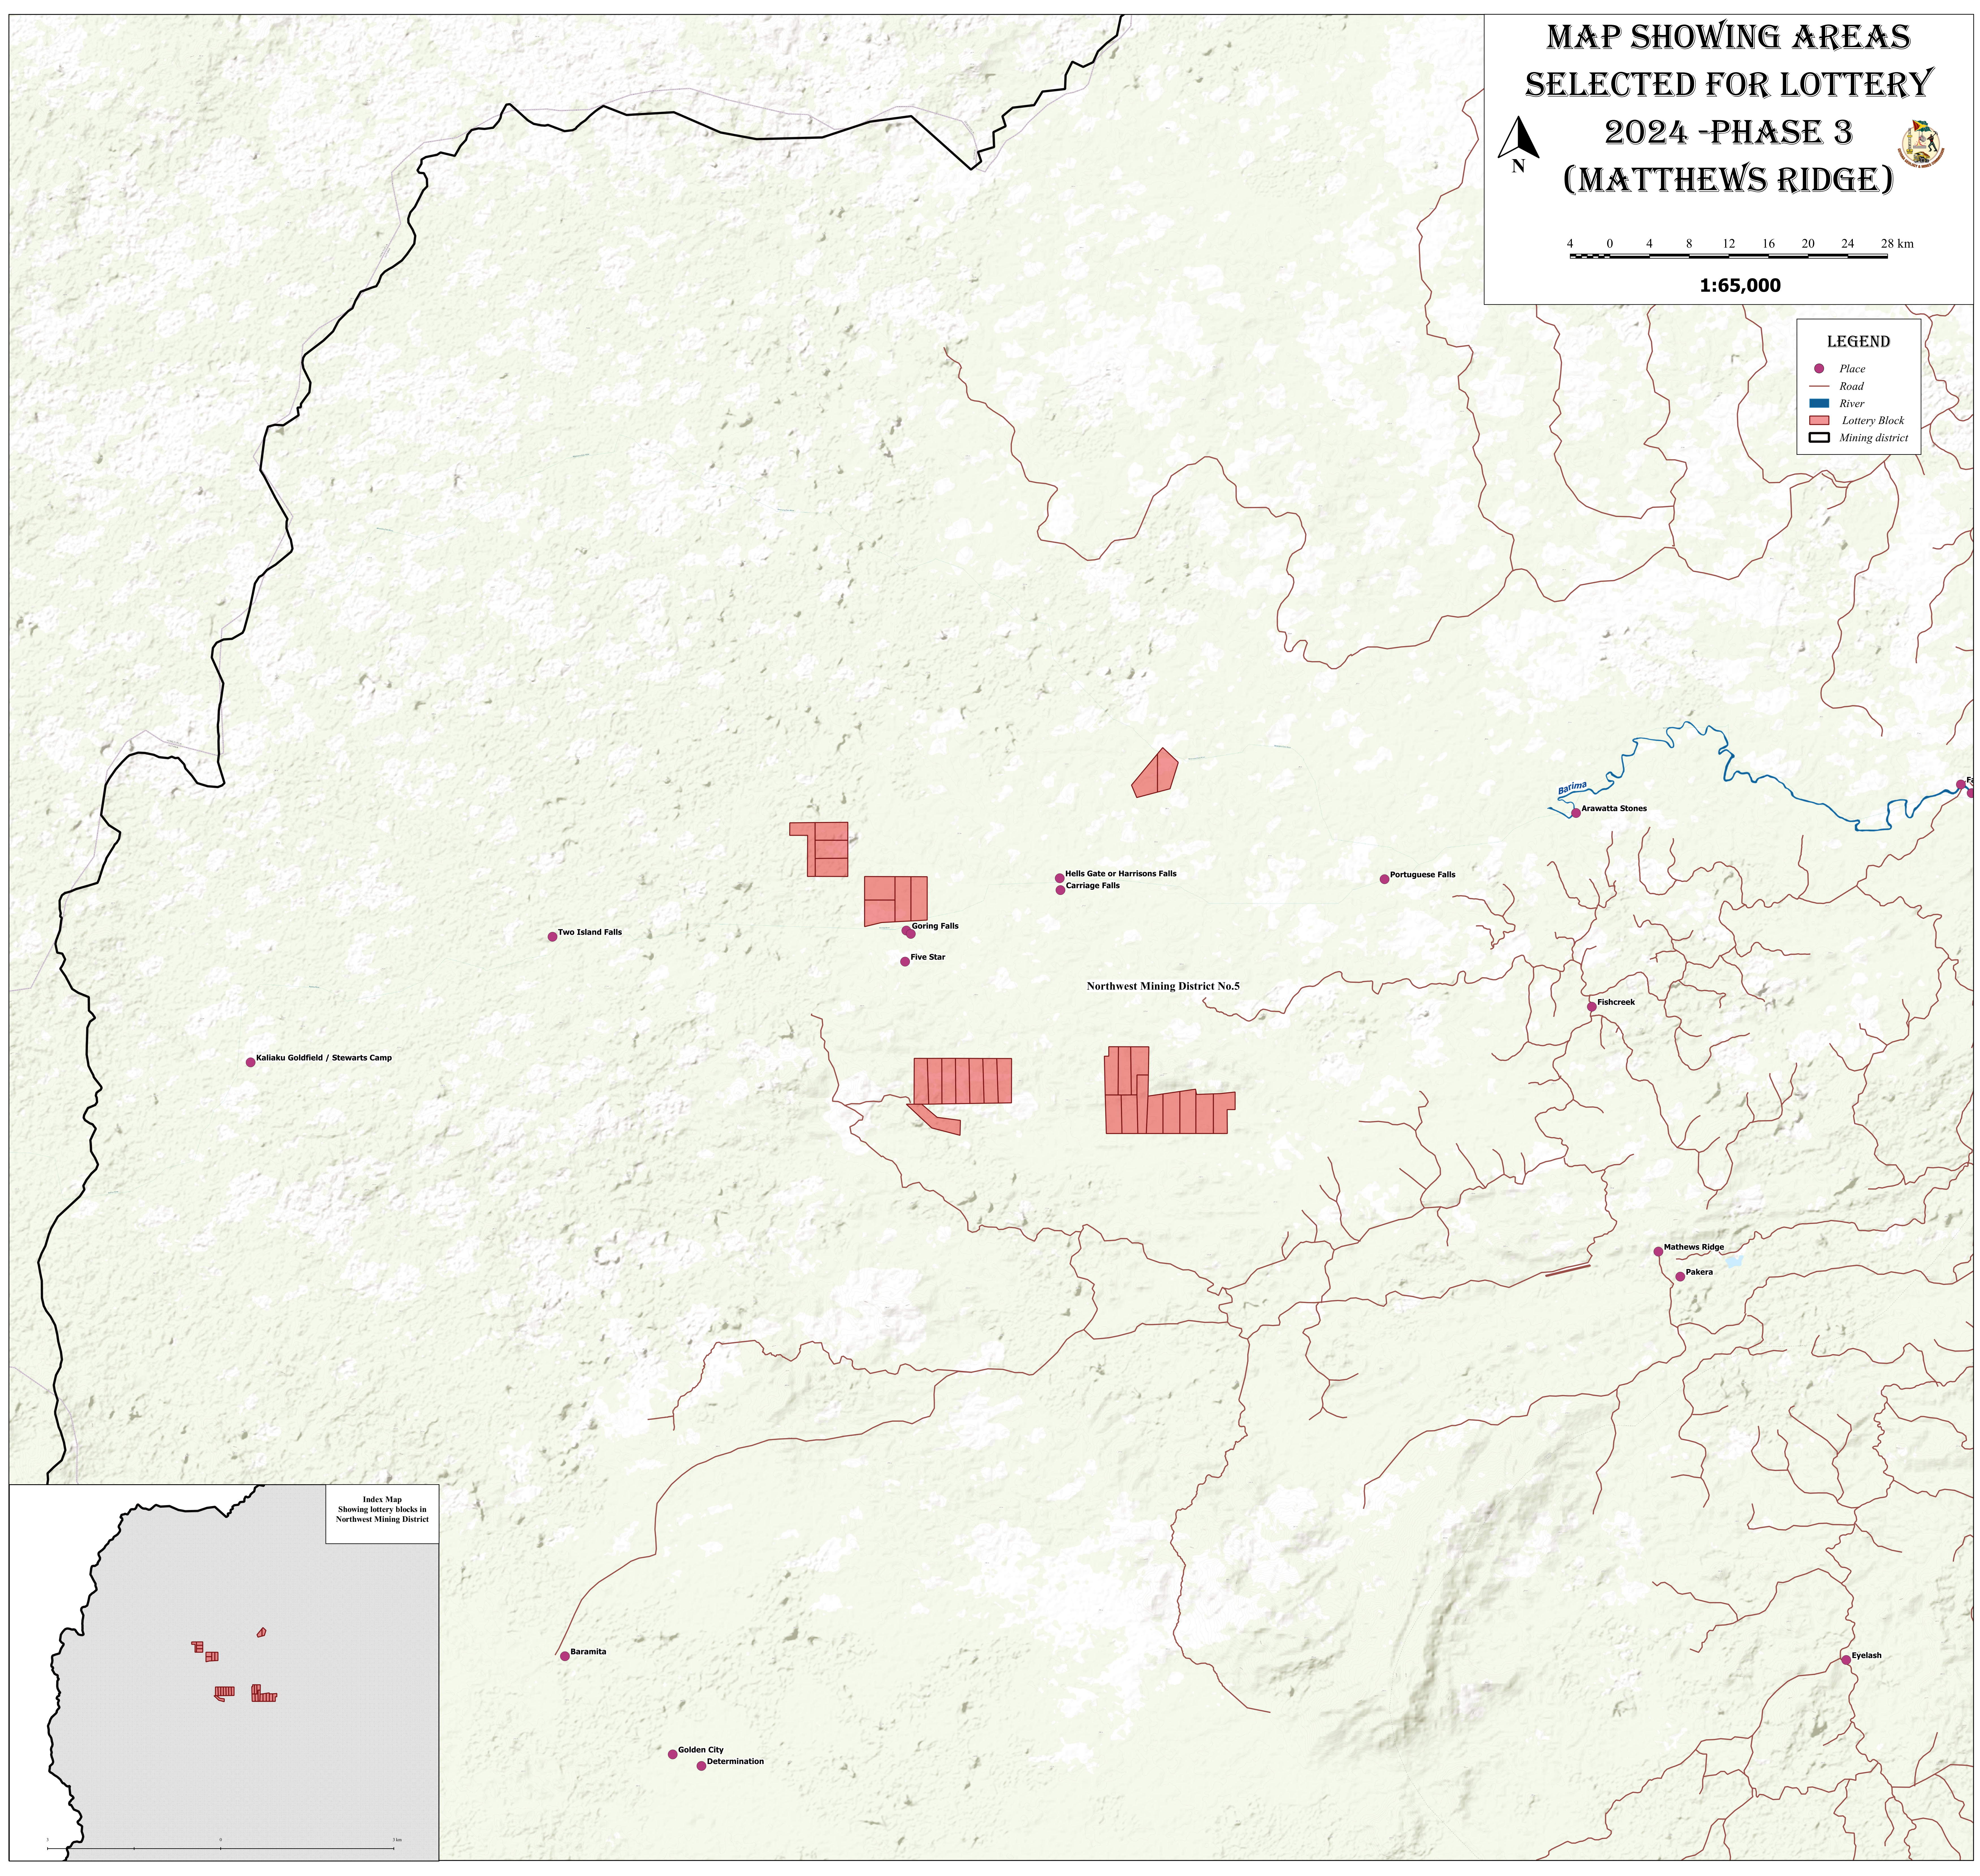

MAP SHOWING AREAS SELECTED FOR LOTTERY 2024 -PHASE 3 (MATTHEWS RIDGE)

4 0 4 8 12 16 20 24 28 km

1:65,000

LEGEND

- Place
- Road
- River
- Lottery Block
- Mining district

Index Map
Showing lottery blocks in
Northwest Mining District